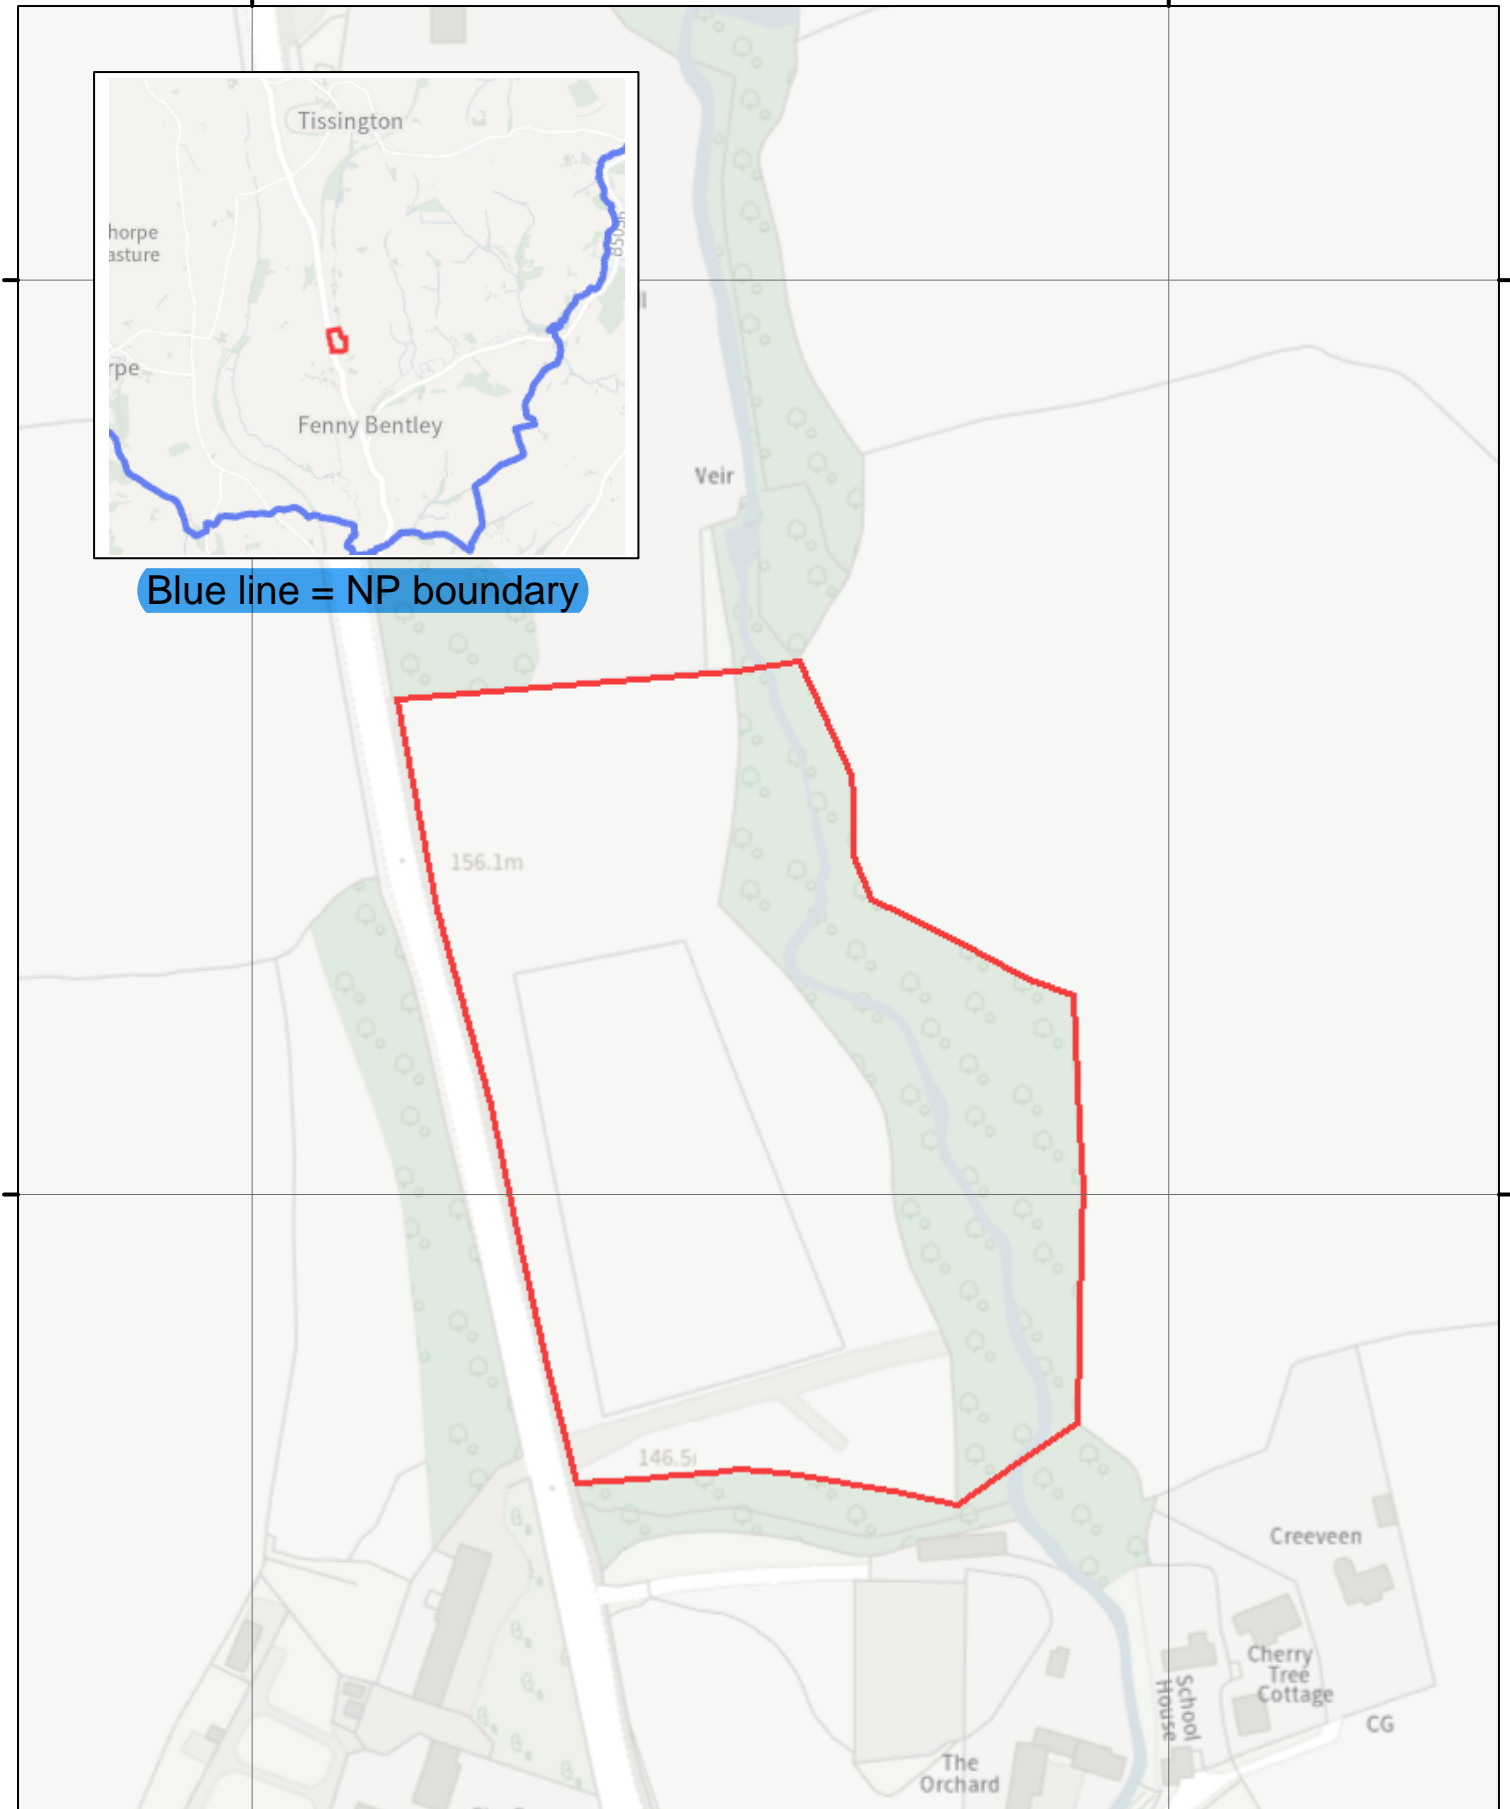

417400

417600

350600

350600

350400

350400

417400

417600

Blue line = NP boundary

156.1m

146.5i

Firs Wood meadow, Fenny Bentley

Item no. 11
Application no. NP/DDD/1222/1611
Committee date: 09/08/2024

Scale: 1:1,654 at A4 pagesize
Map centre grid ref: 417,511 350,462